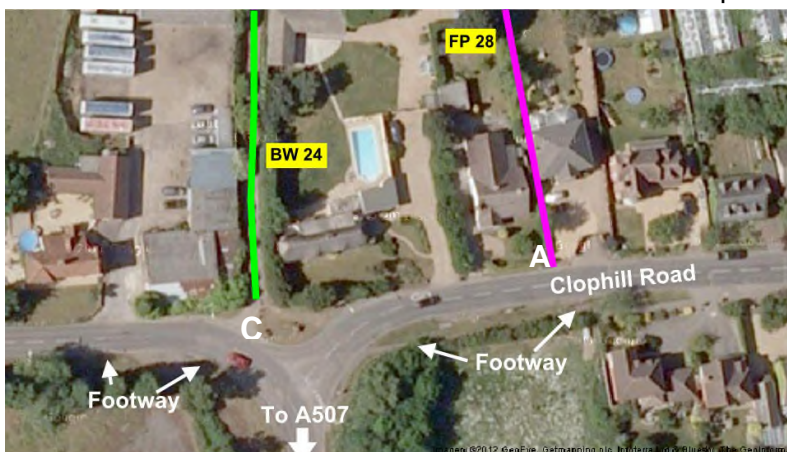

Appendix C

Photographs of Maulden Footpath No. 28 and Bridleway No. 24

Maulden Footpath No. 28

Point A - The junction of Footpath No. 28 with Clophill Road looking north.

Looking south along Footpath No. 28 towards point A.

Looking south along Footpath No. 28 towards point A.

Point B - Looking south along Footpath No. 28 towards the rear of Nos. 123 and 123b Clophill Road.

Aerial photograph showing 3-way road junction, footpath, bridleway, and locations of footways.

Maulden Bridleway No. 24

Point A – Looking west along Clophill Road towards the road junction. NB New road sign evident.

Looking west along Clophill Road towards the road junction and point C (behind bins and chevrons).

Point C – Looking north from Clophill Road along Bridleway No. 24.

Looking north along Bridleway No. 24.

Looking north along Bridleway No. 24 towards point B.